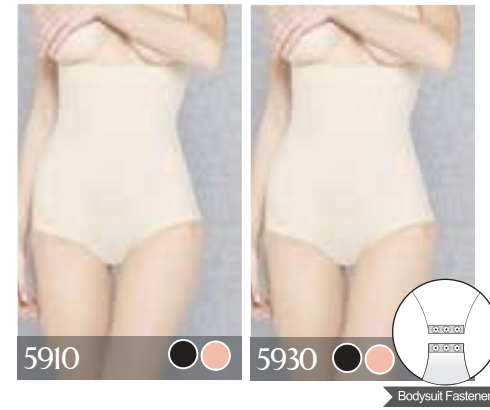

SHAPEWEAR

Wonderful curves and you are thinner now!

The fabric that is developed specially for Doreanse contains only cotton fiber.

Antibacterial material reduces bacterial growth as much as twice.

It makes the body look thinner as much as 2 sizes and does not appear through clothes.

Top part of the model 5920 is produced with combed cotton and modal fabric and it provides an extra comfort.

Harikulade kıvrımlar, daha ince sen!

Doreanse için özel geliştirilen kumaş sadece pamuk elyafı içerir.

Antibakteriyel apre bakteri oluşumu iki kat daha azaltır.

2 bedene kadar vücudu toplar kıyafetlerin üzerinden belli etmez.

5920 modeli üst bölümü penye-modal kumaş ile üretilmiştir ekstra konfor sağlar.

Specialized cotton fabric prevents bacterial growth.

Reshape your body into beautiful curves, giving you the appearance of a smaller size.

It contains only Cotton fibre. Specialized cotton fabric naturally prevents bacterial growth.

85% Cotton 15% Elastan

XS S M L XL XXL

DA

White
Beyaz

Skin
Ten

Black
Siyah

Tanktop

5920 ● ● ●

Bodysuit

5910 ● ● ●

5930 ● ● ●

Bodysuit Fastener

Briefs

5905 ● ● ●

Thong

5915 ● ● ●

Shorts

5900 ● ● ●

Shorts Bodysuit

5935 ● ● ●

Leggings

5925 ● ● ●

Waist Corsets

5940 ● ● ●

NEW